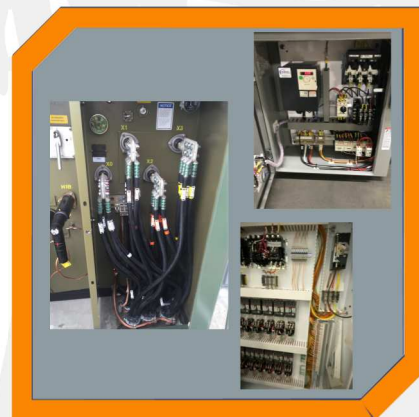

AEG Overview

- SDVOSB, MBE, DBE, SBE, SCS
- WA State Contractor #APEXEEG791CC
- Insured up to 10 million
- Bonded up to 2.5 million
- Management Team with 57 years of combined electrical experience

Whether your electrical project is a new ground up construction or renovation/remodel, AEG has the ability to support your needs. In the industrial, commercial, or residential industry, our qualified staff is eager to ensure that your project will be a success.